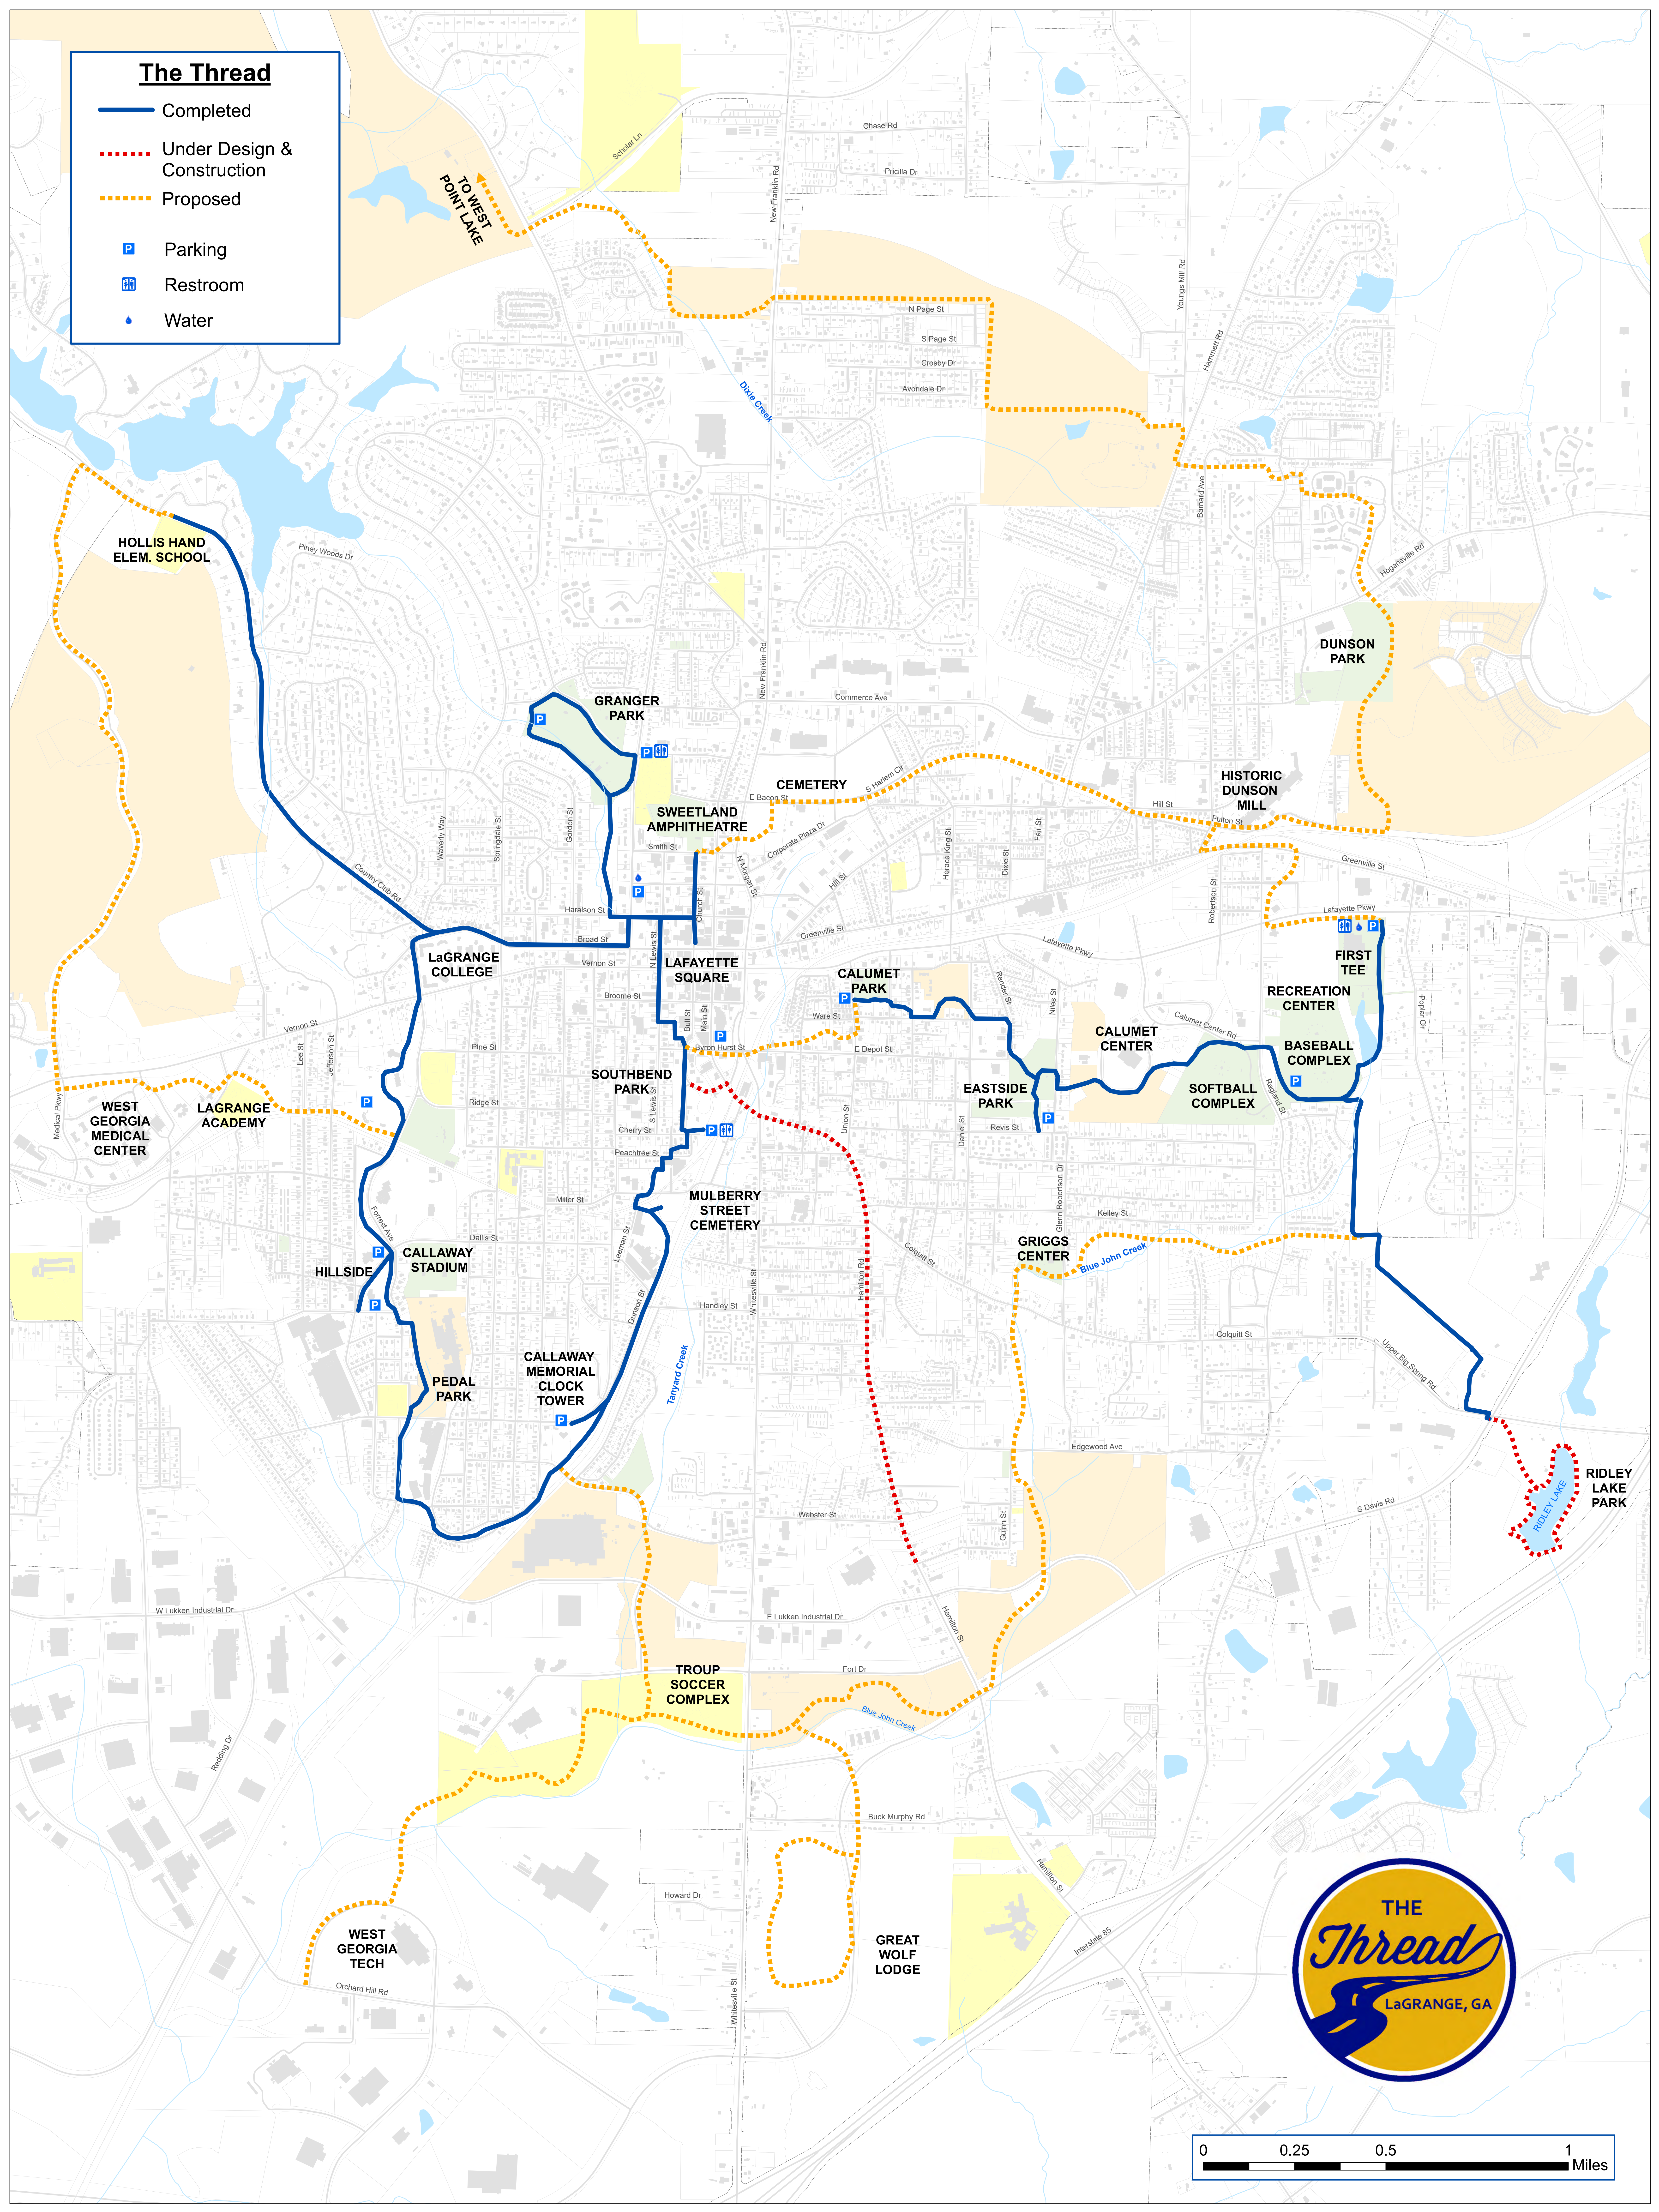

# The Thread

- Completed
- Under Design & Construction
- Proposed
- Parking
- Restroom
- Water

TO WEST  
POINT LAKE

HOLLIS HAND  
ELEM. SCHOOL

GRANGER  
PARK

CEMETERY

SWEETLAND  
AMPHITHEATRE

HISTORIC  
DUNSON  
MILL

DUNSON  
PARK

LaGRANGE  
COLLEGE

LAFAYETTE  
SQUARE

CALUMET  
PARK

FIRST  
TEE

RECREATION  
CENTER

BASEBALL  
COMPLEX

CALUMET  
CENTER

CALLAWAY  
STADIUM

PEDAL  
PARK

CALLAWAY  
MEMORIAL  
CLOCK  
TOWER

RIDLEY  
LAKE  
PARK

TROUP  
SOCCER  
COMPLEX

GREAT  
WOLF  
LODGE

WEST  
GEORGIA  
TECH